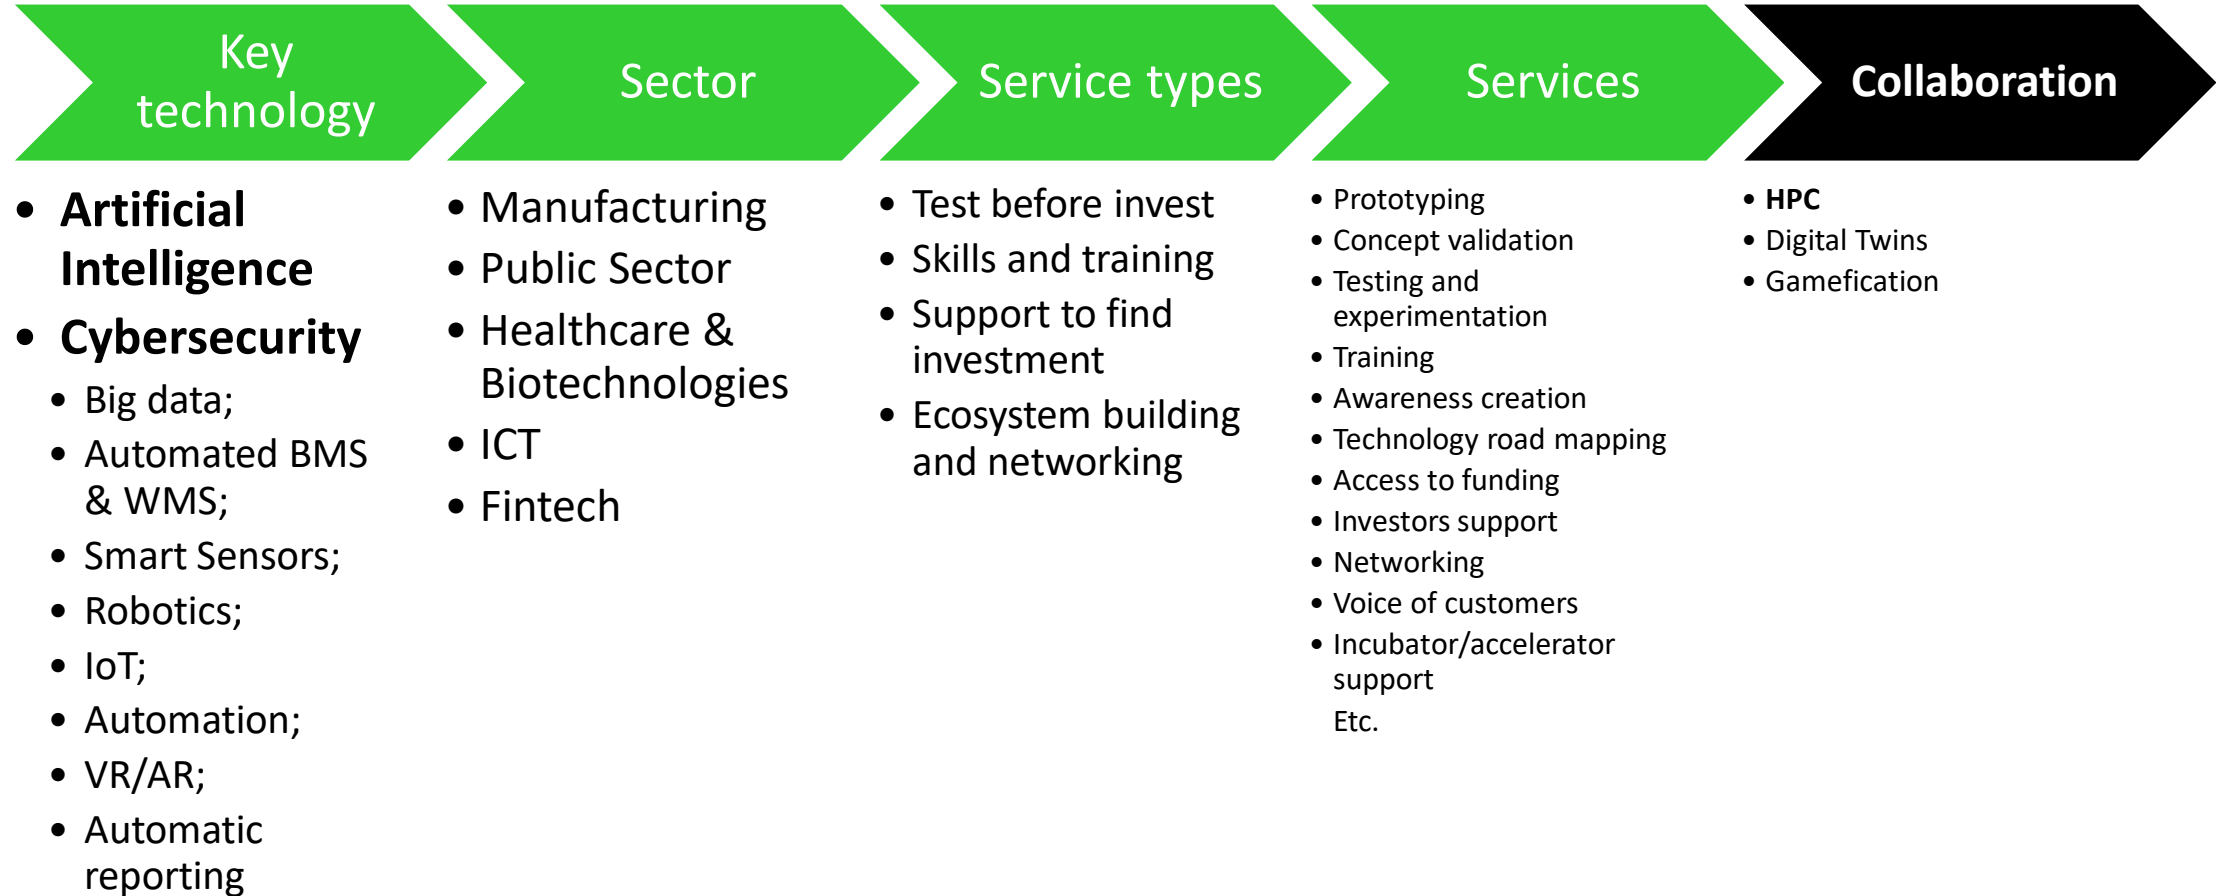

Industry need driven European digital innovation hub

DI4LithuanianID

EDIH Candidate for Central and Western Lithuania

OUR EDIH

European Digital Innovation Hub (EDIH) of Central and Western Lithuania consists of **14 partners** operating throughout Lithuania and representing different areas of competence and experience.

COORDINATOR:

PARTNERS

REGIONAL CONTEXT

DI4LithuanianID

Mid and west part of Lithuania

European Digital Innovation Hub

DI4LithuanianID

EDIH COMPETENCES